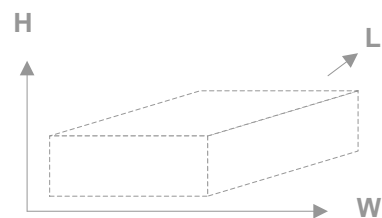

Data-sheet

Product	technical datas	Options
1-mot BB insert Switch	1 button	backlight
	optical touch sensor	direction arrows
	no stand by current	programmable sensor function
	Acryl glas	
	Chrome frame	

H [mm]	L [mm]	W [mm]
54	120	74

1-mot BB insert Switch

General dimension