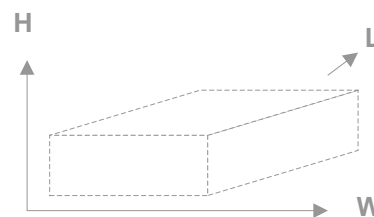

Data-sheet

Product	technical datas	Options
HS Easyform 3-mot +Massage	13 Buttons	Hook
	silicon carbon	different colours and surfaces possible
	ergonomical design	customer Logo
	soft touch surface	customized foils
	Massage Function	

HS Easyform

H [mm]	L [mm]	W [mm]
21	160	55

General dimension